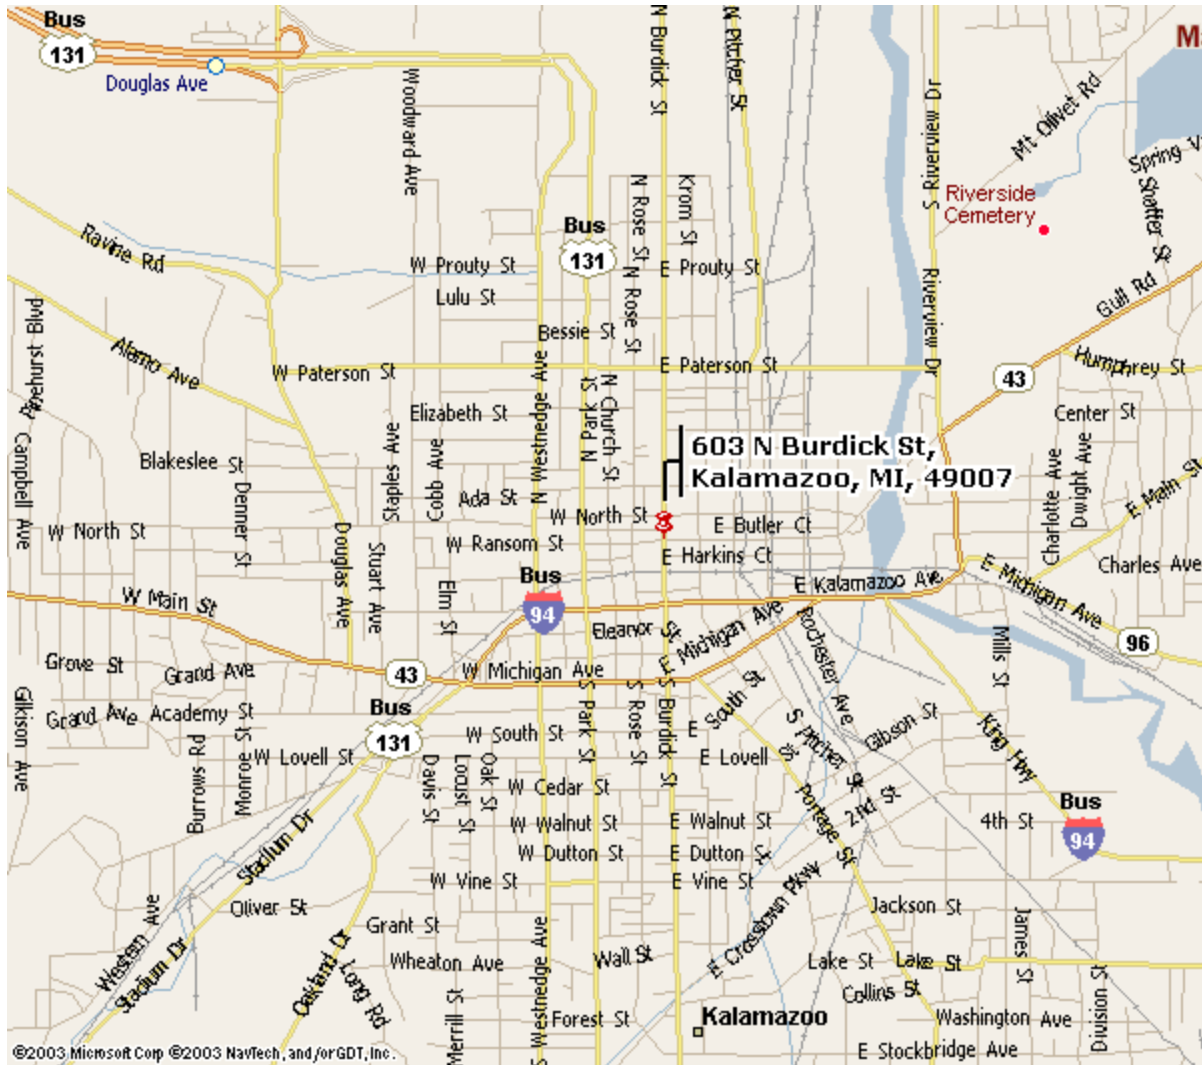

North Presbyterian Church

603 North Burdick
Kalamazoo, MI 49007
269 345-1848

Driving Directions

- **From the north:** Take I-131 south to exit #41 (Business 131 which becomes North Westnedge). Turn left off Westnedge onto North Street. Turn right on North Burdick Street. The church is on the right.
- **From the east or west:** Take exit #76B off I-94 (Westnedge Avenue). Go north on Westnedge which becomes Park Street. Turn right on North Street and right on North Burdick Street. The church is on the right.

Street parking is available.